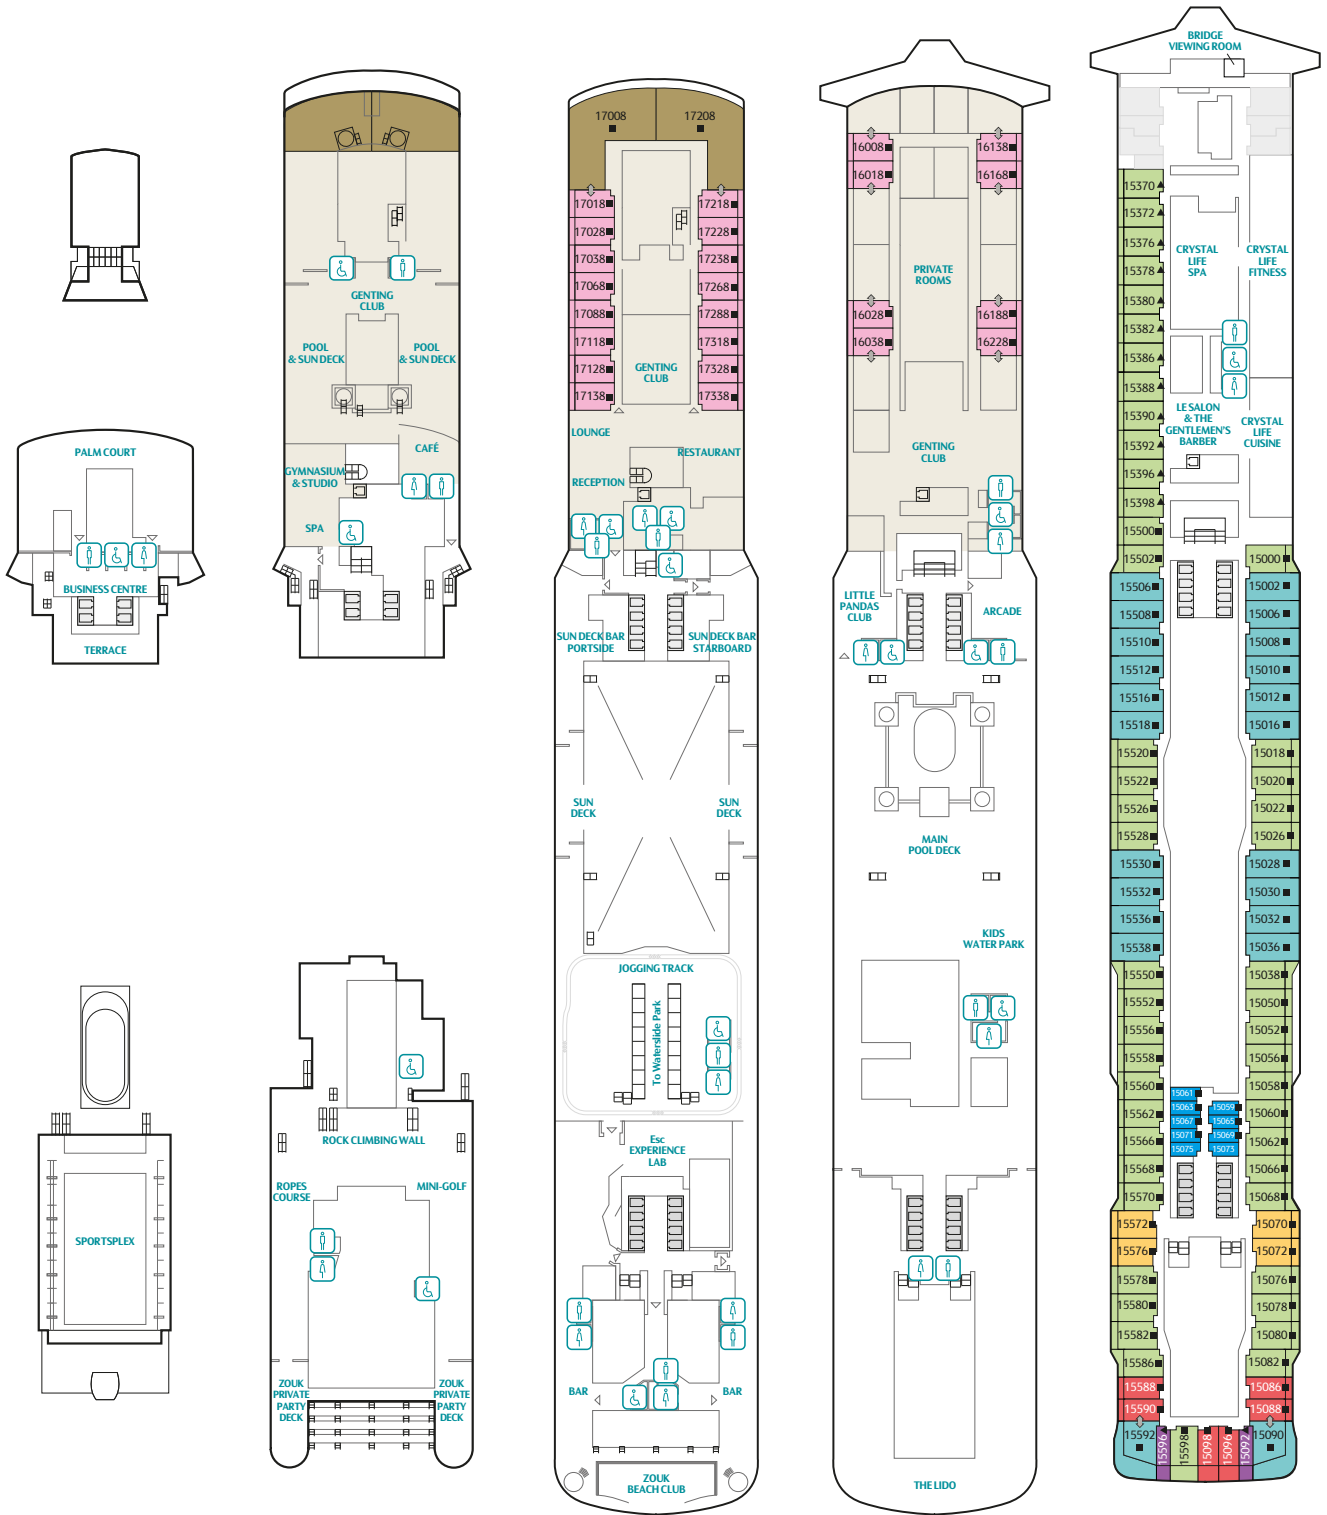

^The above image is for a stateroom configuration for 2 persons – other stateroom configurations for 3 persons and 4 persons are also available.

World Dream Deck Plans

CATEGORIES

- Garden Penthouse
- Dream Executive Suite
- Dream Deluxe Suite
- Dream Suite (Accessible)
- Dream Suite
- Palace Suite