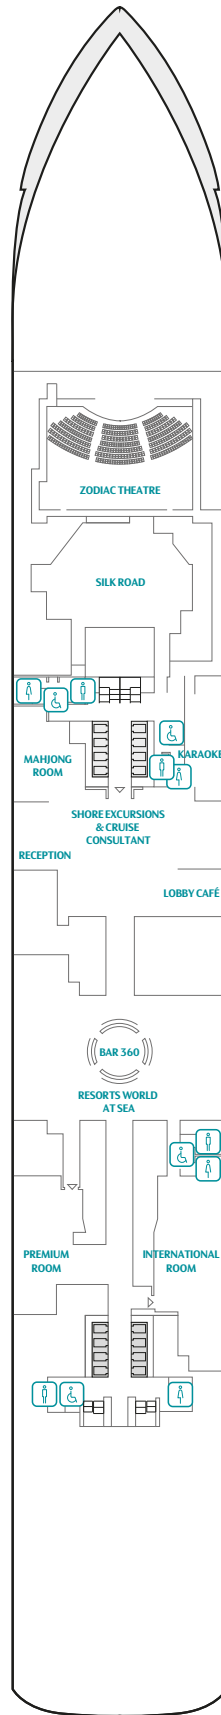

DECK 6

Main Lobby, Reception, Café, Lounges & Entertainment Venues