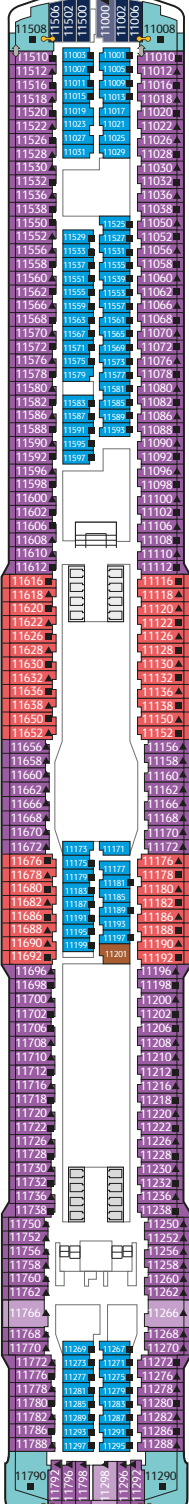

- Balcony Deluxe Stateroom
- Balcony Deluxe Stateroom (Accessible)
- Balcony Stateroom
- Balcony Stateroom (Accessible)

- Oceanview Stateroom
- Oceanview Stateroom (Accessible)
- Inside Stateroom
- Inside Stateroom (Accessible)

- ▲ Third person occupancy available
- Up to four persons occupancy available
- ↕ Connecting stateroom
- 🔗 Adjoining Stateroom

DECK 13

Suites, Balcony Deluxe, Balcony, Oceanview & Inside Staterooms

DECK 12

Suites, Balcony Deluxe, Balcony, Oceanview & Inside Staterooms

DECK 11

Suites, Balcony Deluxe, Balcony, Oceanview & Inside Staterooms

DECK 10

Suites, Balcony Deluxe, Balcony, Oceanview & Inside Staterooms

DECK 9

Suites, Balcony Deluxe, Balcony, Oceanview & Inside Staterooms, Helipad