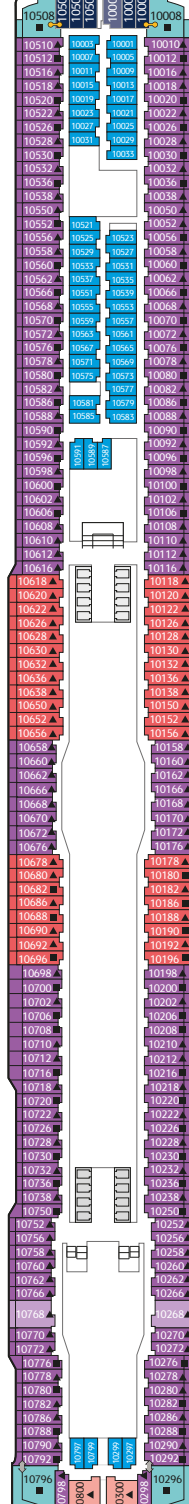

- Balcony Deluxe Stateroom
- Balcony Deluxe Stateroom (Accessible)
- Balcony Stateroom
- Balcony Stateroom (Accessible)

- Oceanview Stateroom
- Oceanview Stateroom (Accessible)
- Inside Stateroom
- Inside Stateroom (Accessible)

- ▲ Third person occupancy available
- Up to four persons occupancy available
- ↕ Connecting stateroom
- 🔗 Adjoining Stateroom

DECK 13

Suites, Balcony Deluxe, Balcony, Oceanview & Inside Staterooms

DECK 12

Suites, Balcony Deluxe, Balcony, Oceanview & Inside Staterooms

DECK 11

Suites, Balcony Deluxe, Balcony, Oceanview & Inside Staterooms

DECK 10

Suites, Balcony Deluxe, Balcony, Oceanview & Inside Staterooms

DECK 9

Suites, Balcony Deluxe, Balcony, Oceanview & Inside Staterooms, Helipad