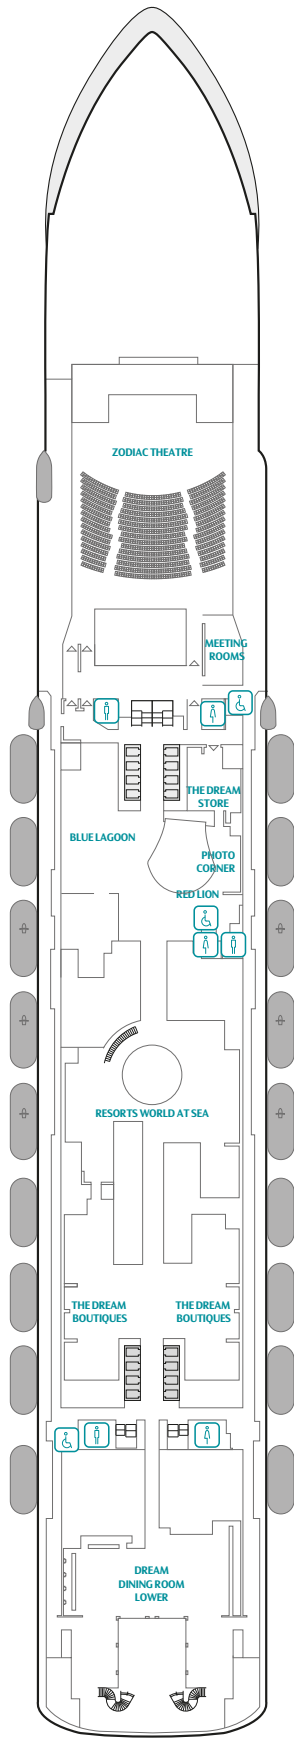

DECK 7

Main Theatre, Meeting Rooms, Restaurants & Boutiques