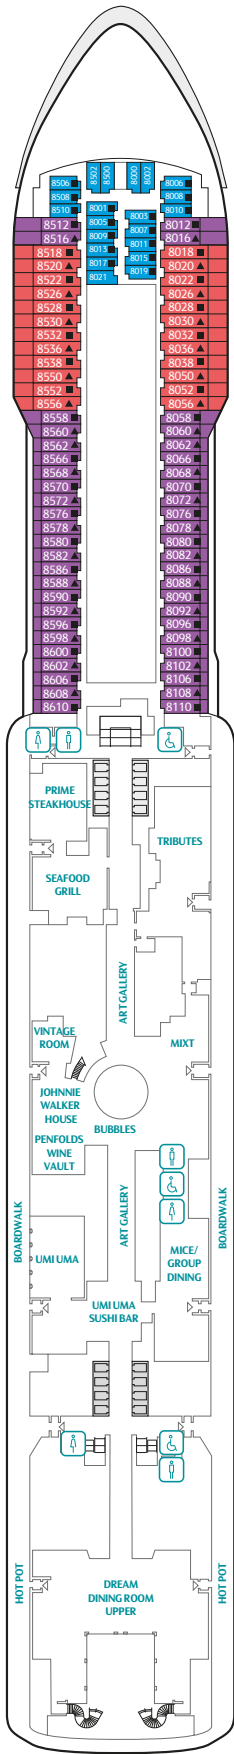

DECK 8

Restaurants, Bars, Lounges & Entertainment Venues, Balcony Deluxe, Balcony & Inside Staterooms