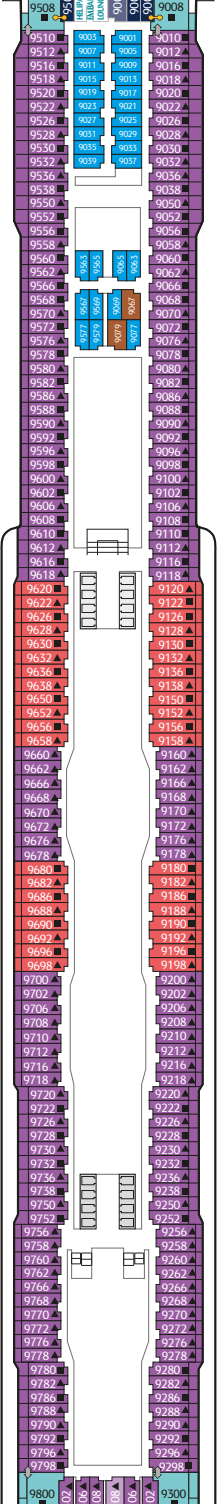

- Balcony Deluxe Stateroom
- Balcony Deluxe Stateroom (Accessible)
- Balcony Stateroom
- Balcony Stateroom (Accessible)

- Oceanview Stateroom
- Oceanview Stateroom (Accessible)
- Inside Stateroom
- Inside Stateroom (Accessible)

- ▲ Third person occupancy available
- Up to four persons occupancy available
- ↕ Connecting stateroom
- 🔗 Adjoining Stateroom

DECK 13

Suites, Balcony Deluxe, Balcony, Oceanview & Inside Staterooms

DECK 12

Suites, Balcony Deluxe, Balcony, Oceanview & Inside Staterooms

DECK 11

Suites, Balcony Deluxe, Balcony, Oceanview & Inside Staterooms

DECK 10

Suites, Balcony Deluxe, Balcony, Oceanview & Inside Staterooms

DECK 9

Suites, Balcony Deluxe, Balcony, Oceanview & Inside Staterooms, Helipad