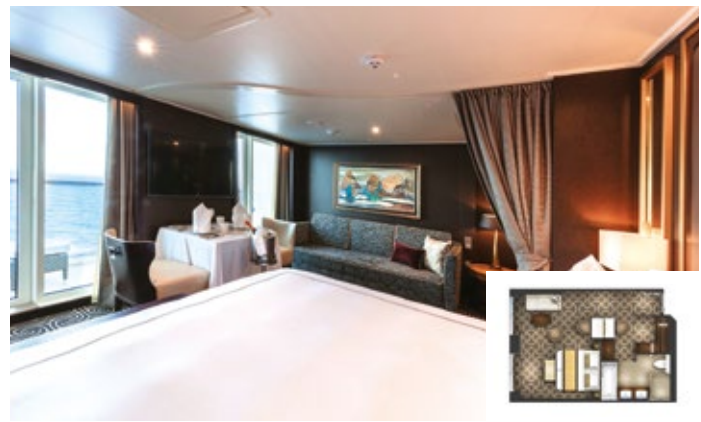

From 37 sq.m
Max Occupancy 4* | Deck 16/17
1 Queen-size Bed + 1 Double Sofa Bed

DREAM SUITE

From 37 sq.m
Max Occupancy 4 | Deck 13/15
1 Queen-size Bed + 1 Double Sofa Bed