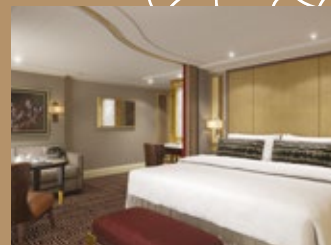

Exclusive facilities

European-style butler service

154 luxury suites

Dream Palace is a class of its own, an elegantly regal “ship-within-a-ship” enclave with 154 suites and private VIP facilities including its own swimming pool, spa, gym and dining venues. The luxurious essence of Dream Palace is embodied by the meticulous personalized services of its renowned team of Dream Butlers, chosen for their genuine personalities, language skills and renowned for their gracious service and unparalleled expertise.