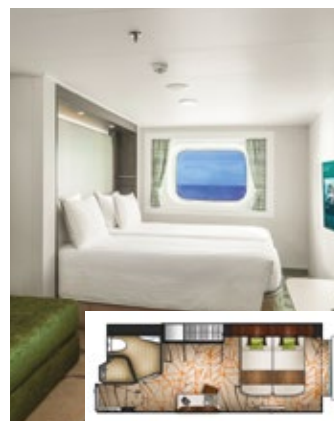

OCEANVIEW STATEROOM

From 16 sq.m
Max Occupancy 2 – 4
Deck 5/9/10/11/12/13
2 Single Beds + 2 Single Sofa Beds/
1 Single Sofa Bed