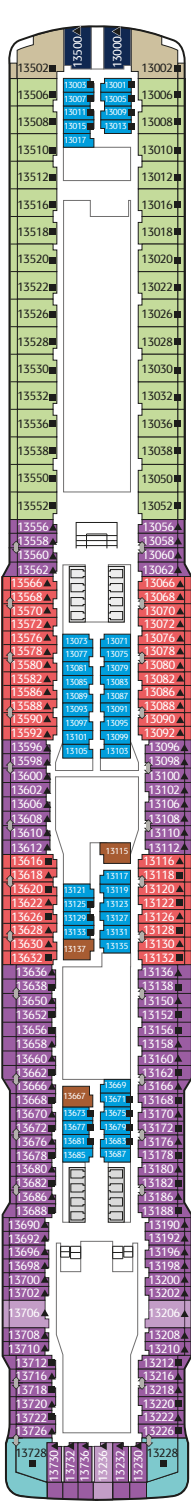

- Balcony Deluxe Stateroom
- Balcony Deluxe Stateroom (Accessible)
- Balcony Stateroom
- Balcony Stateroom (Accessible)

- Oceanview Stateroom
- Oceanview Stateroom (Accessible)
- Inside Stateroom
- Inside Stateroom (Accessible)

- ▲ Third person occupancy available
- Up to four persons occupancy available
- ↕ Connecting stateroom
- 🔗 Adjoining Stateroom

DECK 13

Suites, Balcony Deluxe, Balcony, Oceanview & Inside Staterooms

DECK 12

Suites, Balcony Deluxe, Balcony, Oceanview & Inside Staterooms

DECK 11

Suites, Balcony Deluxe, Balcony, Oceanview & Inside Staterooms

DECK 10

Suites, Balcony Deluxe, Balcony, Oceanview & Inside Staterooms

DECK 9

Suites, Balcony Deluxe, Balcony, Oceanview & Inside Staterooms, Helipad