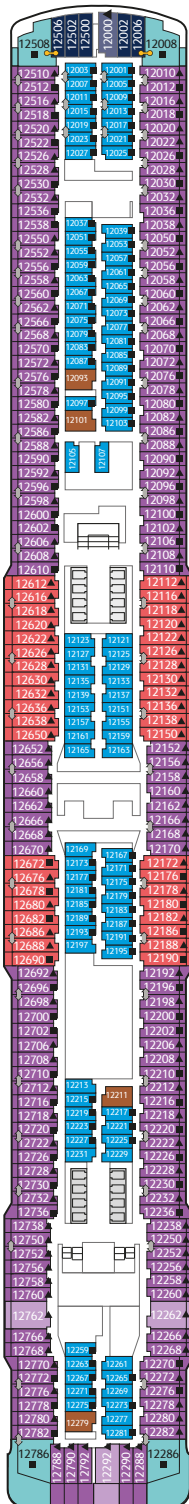

- Balcony Deluxe Stateroom
- Balcony Deluxe Stateroom (Accessible)
- Balcony Stateroom
- Balcony Stateroom (Accessible)

- Oceanview Stateroom
- Oceanview Stateroom (Accessible)
- Inside Stateroom
- Inside Stateroom (Accessible)

- ▲ Third person occupancy available
- Up to four persons occupancy available
- ↕ Connecting stateroom
- 🔗 Adjoining Stateroom

DECK 13

Suites, Balcony Deluxe, Balcony, Oceanview & Inside Staterooms

DECK 12

Suites, Balcony Deluxe, Balcony, Oceanview & Inside Staterooms

DECK 11

Suites, Balcony Deluxe, Balcony, Oceanview & Inside Staterooms

DECK 10

Suites, Balcony Deluxe, Balcony, Oceanview & Inside Staterooms

DECK 9

Suites, Balcony Deluxe, Balcony, Oceanview & Inside Staterooms, Helipad