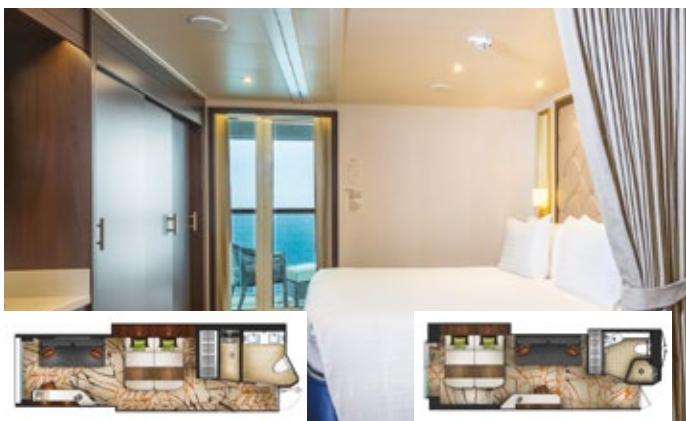

From 20 sq.m
Max Occupancy 3 – 4
Deck 8/9/10/11/12/13/15
1 Queen-size Bed + 1 Single Sofa Bed/
1 Single Sofa Bed +
1 Ceiling Pullman Bed

BALCONY DELUXE STATEROOM

From 22 sq.m
Max Occupancy 3 – 4
Deck 8/9/10/11/12/13/15
1 Queen-size Bed + 1 Single Sofa Bed/
1 Double Sofa Bed / 1 Single Sofa Bed +
1 Ceiling Pullman Bed